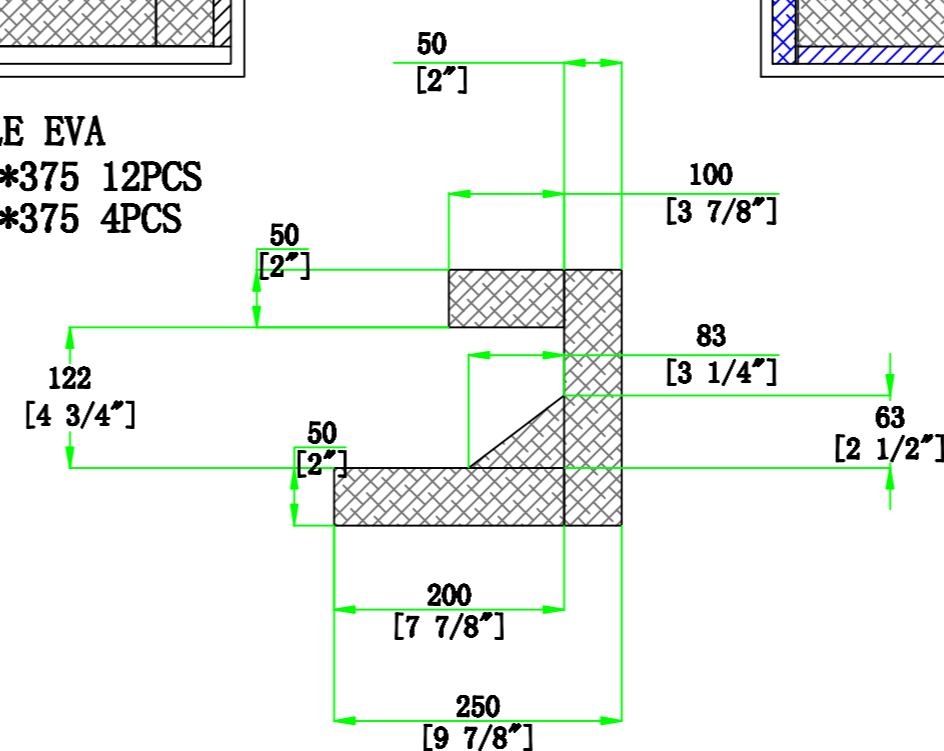

AC-2PLASMA32C

TOP VIEW

FRONT&BACK VIEW

LEFT&RIGHT VIEW

BOTTOM VIEW OF COVER

20mm Pearl foam

TOP VIEW OF BASE

BOARD