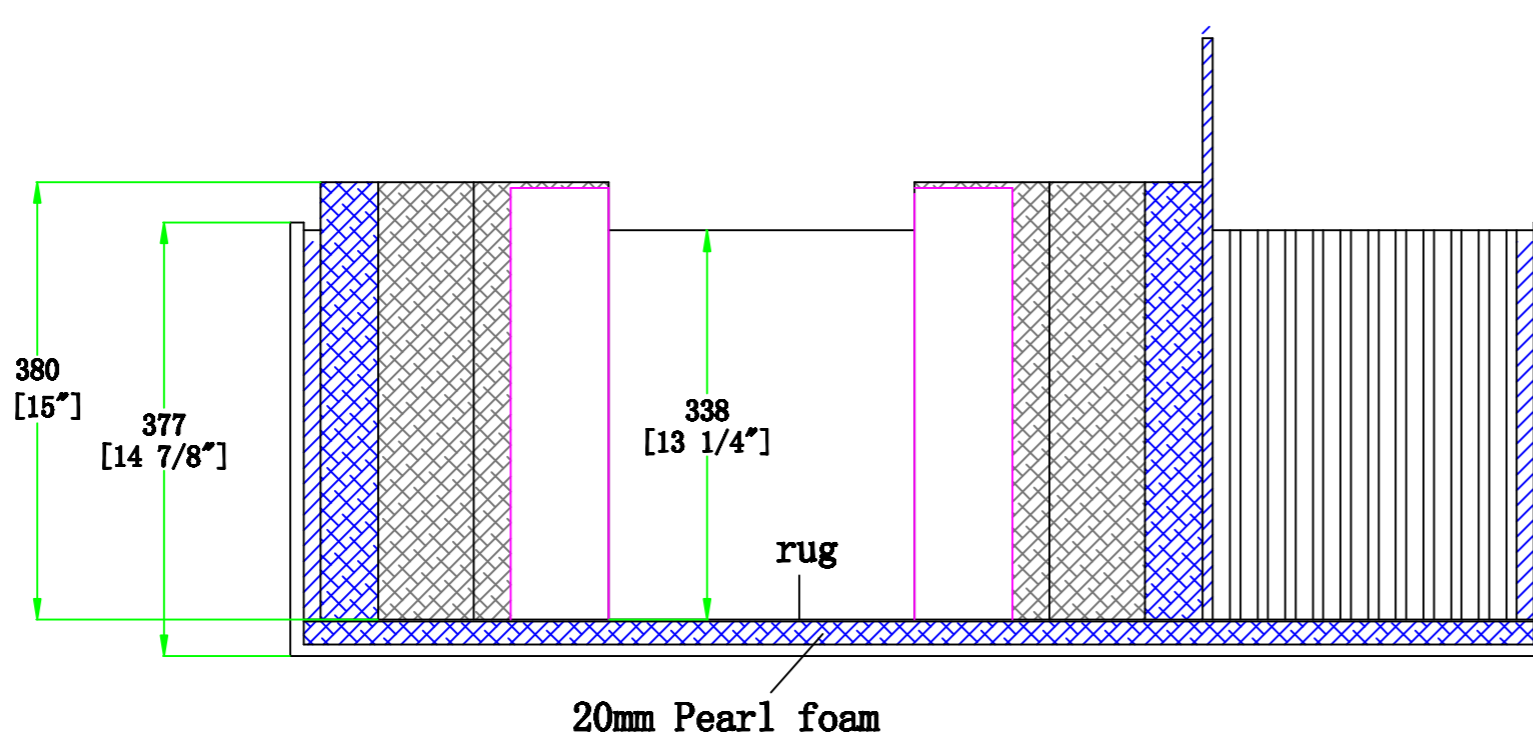

AC-2PLASMA32C

TOP VIEW

FRONT&BACK VIEW

LEFT&RIGHT VIEW

BOTTOM VIEW OF COVER

20mm Pearl foam

TOP VIEW OF BASE

BOARD