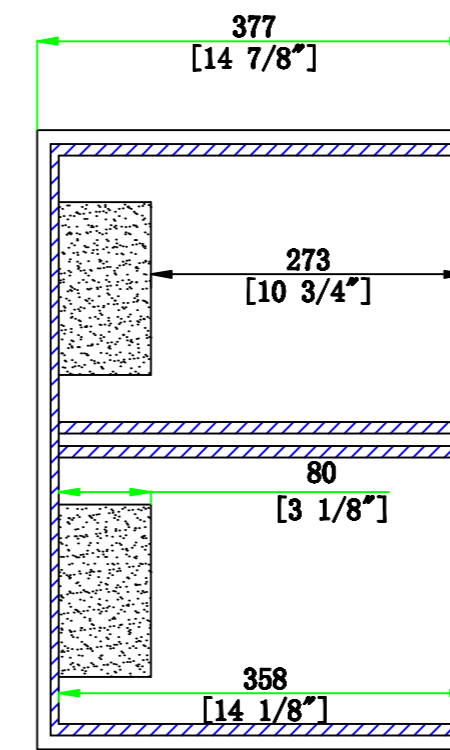

AC-2PLASMA32C

TOP VIEW

FRONT&BACK VIEW

LEFT&RIGHT VIEW

BOTTOM VIEW OF COVER

20mm Pearl foam

TOP VIEW OF BASE

BOARD