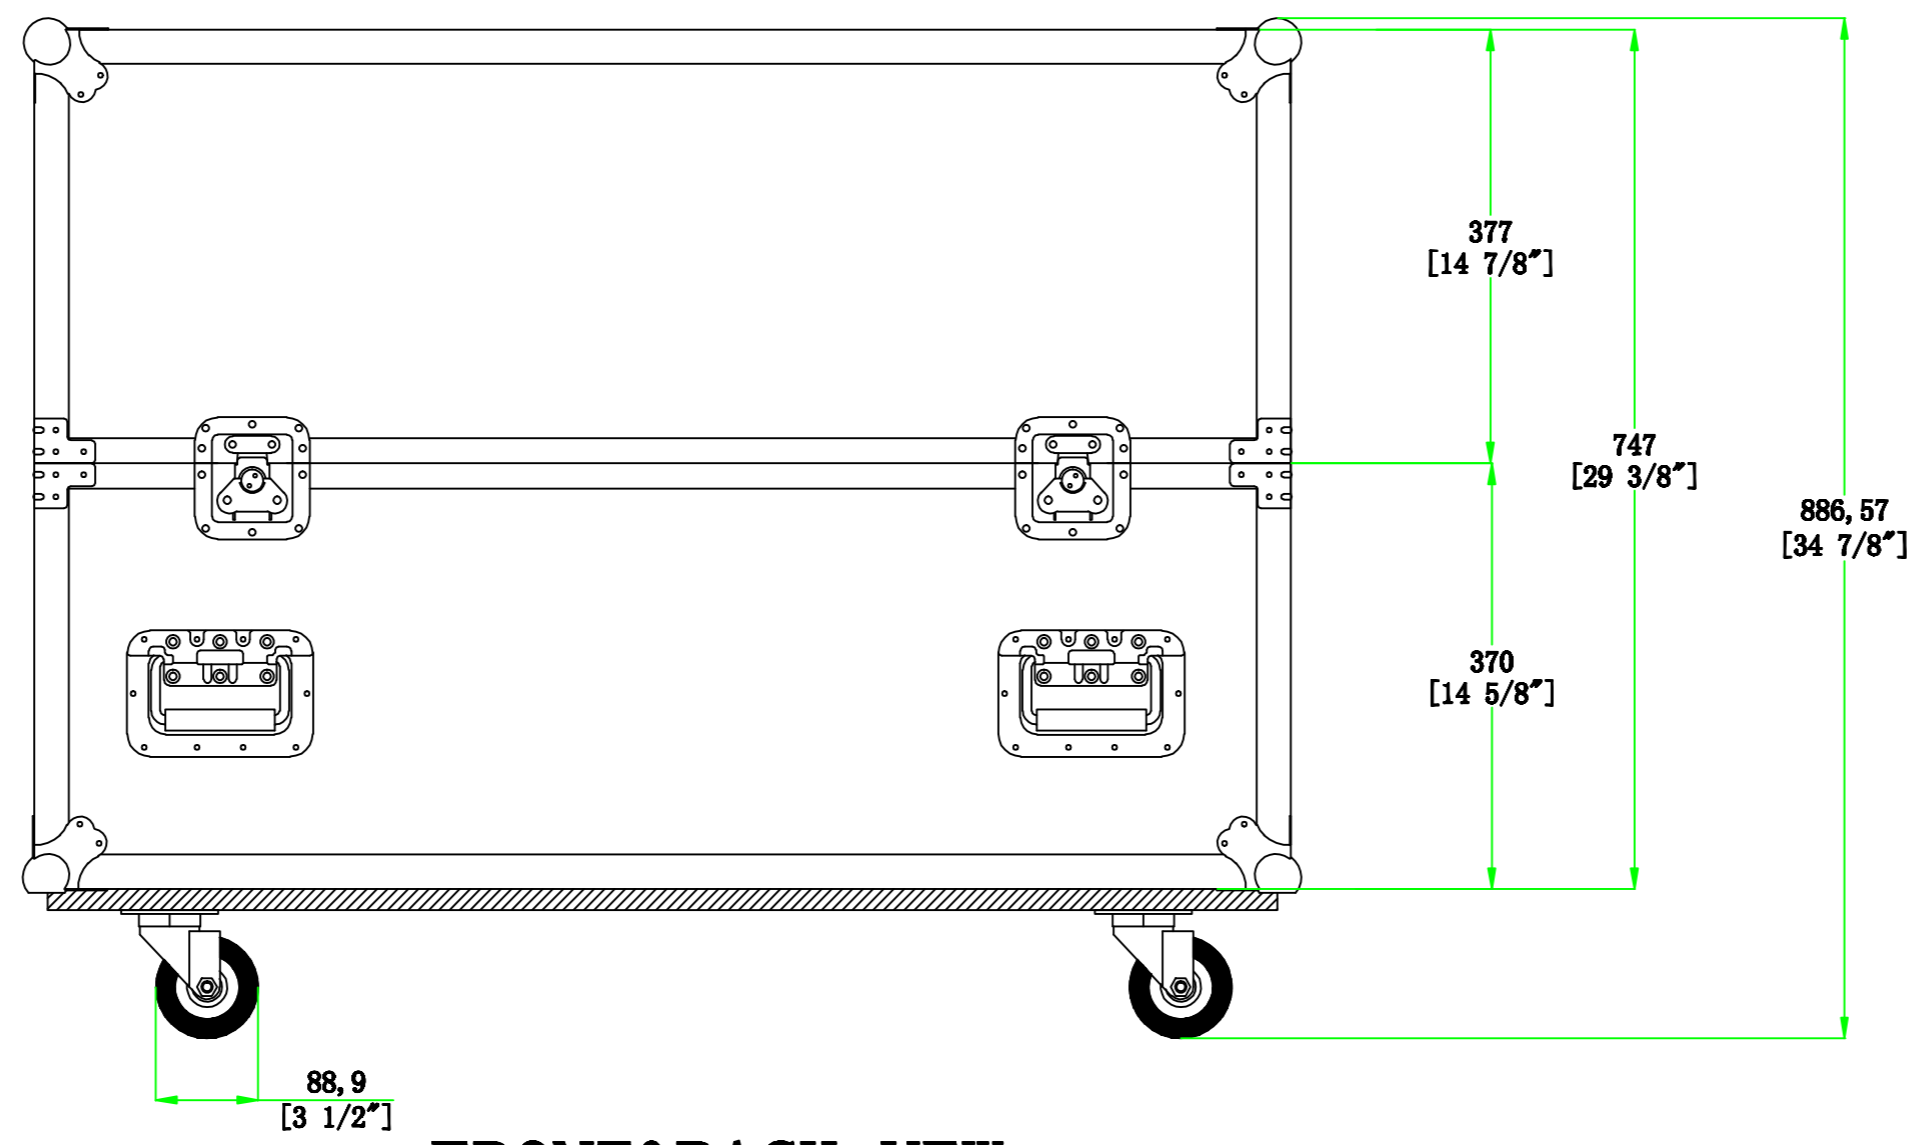

AC-2PLASMA32C

TOP VIEW

FRONT&BACK VIEW

LEFT&RIGHT VIEW

BOTTOM VIEW OF COVER

20mm Pearl foam

TOP VIEW OF BASE

BOARD