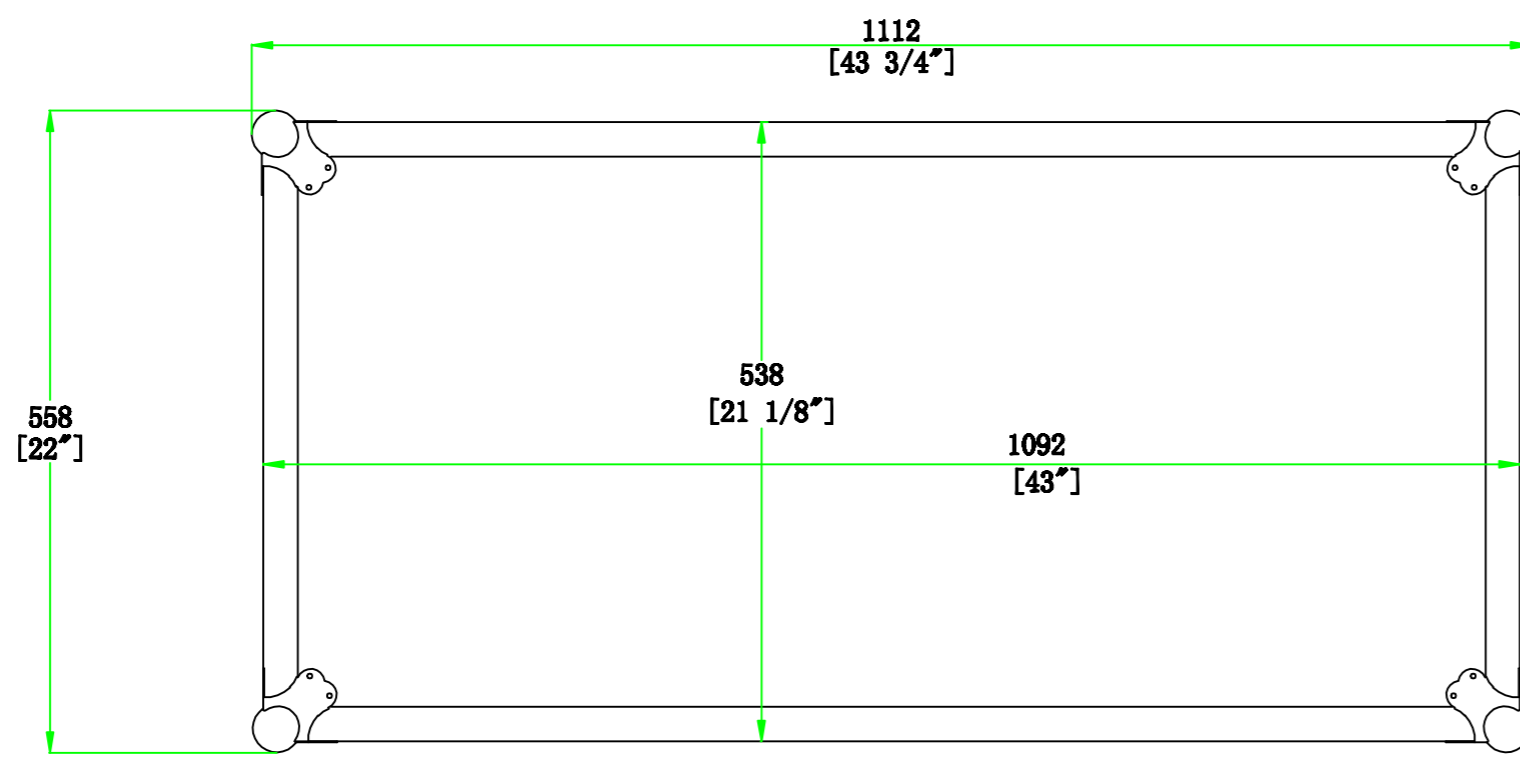

AC-2PLASMA32C

TOP VIEW

FRONT&BACK VIEW

LEFT&RIGHT VIEW

BOTTOM VIEW OF COVER

20mm Pearl foam

TOP VIEW OF BASE

BOARD