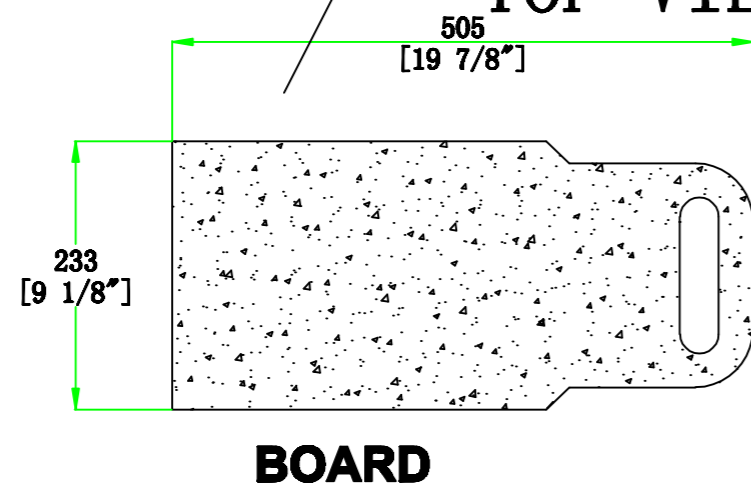

AC-2PLASMA32C

TOP VIEW

FRONT&BACK VIEW

LEFT&RIGHT VIEW

BOTTOM VIEW OF COVER

20mm Pearl foam

TOP VIEW OF BASE

BOARD